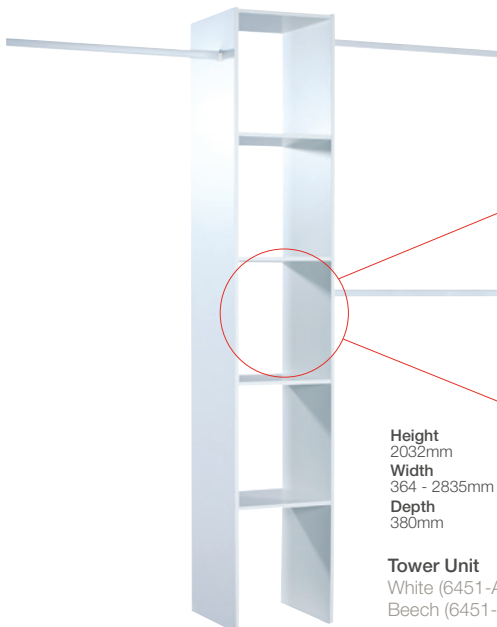

Spacer Blocks
4320X (packs of 12)

Angled Ceiling Bracket
4310E (packs of 2)

Fixing Blocks
00-4829-000-WT

For the Open Height Reducers, Space Blocks and Angled Ceiling Brackets:
Use three sets for 2 sliding doors, four for 3 doors and five for 4 doors.

Door Packaging

Polystyrene
4260-UHS

Cardboard
73-1001-695

Track Accessories

Track Joining Pin
2115-000

Track Fixing Disk
2269-BK

Door Locator Door locators can only be used with "E" design Top Tracks (1656). Using Top Guide 00-5023-CH.
Black 1020
White 1020-WT

Basic Interior Unit

Height
2032mm
Width
364 - 2835mm
Depth
380mm

Tower Unit
White (6451-A)
Beech (6451-BE)

White

Beech wood effect

Drawer Pack
White (6452-A)
Beech (6452-BE)

Visit
spacepro
hardware.com
for more
information