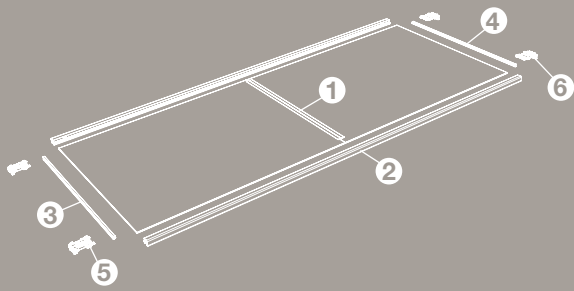

Classic (Single Sided) Sliding Doors

Using 4mm glass or 8mm wood

Assembly Instructions V1 05.2015

space-pro^o
HARDWARE