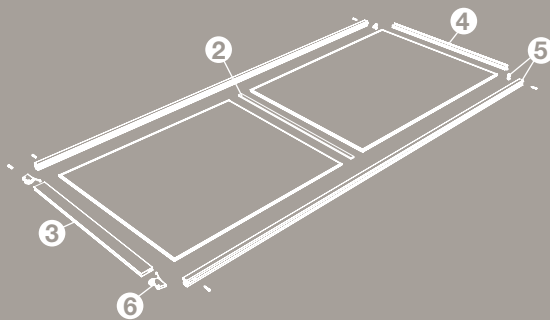

Domalti (Double Sided) Sliding Doors

Using 2x 4mm pieces of glass
or 8mm wood

Assembly Instructions V1 05.2015

space-pro^o
HARDWARE

1 Cloth Tape *Note: Apply to all edges on glass*

2 H-Section **8mm 3116E-2500-AN (with H-Section Clip 3117E-GY)
2444-096-AN (without clip)**

3 Bottom Rail **8mm 2978-2500-AN**

4 Top Rail **3173B-2500AN, 2979-2500-AN**