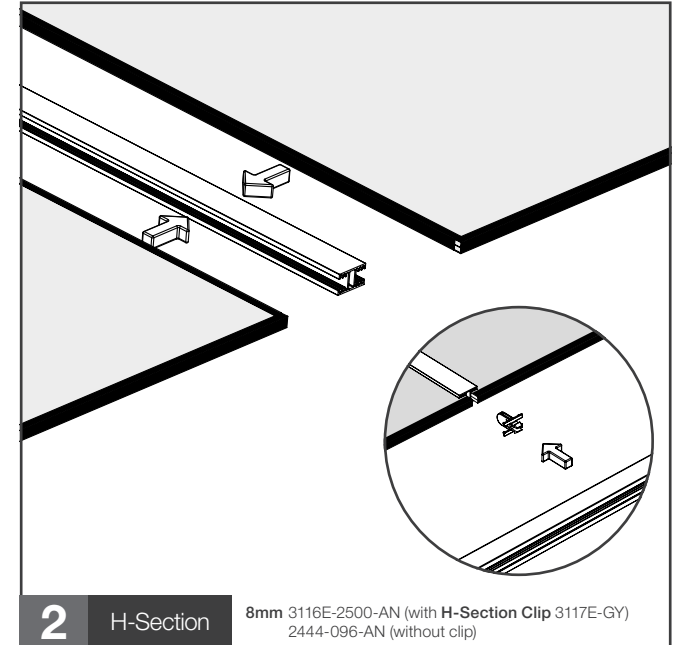

Domalti (Double Sided) Sliding Doors

Using 2x 4mm pieces of glass
or 8mm wood

Assembly Instructions V1 05.2015

space-pro^o
HARDWARE

1 Cloth Tape *Note: Apply to all edges on glass*

2 H-Section **8mm 3116E-2500-AN (with H-Section Clip 3117E-GY)
2444-096-AN (without clip)**

3 Bottom Rail **8mm 2978-2500-AN**

4 Top Rail **3173B-2500AN, 2979-2500-AN**