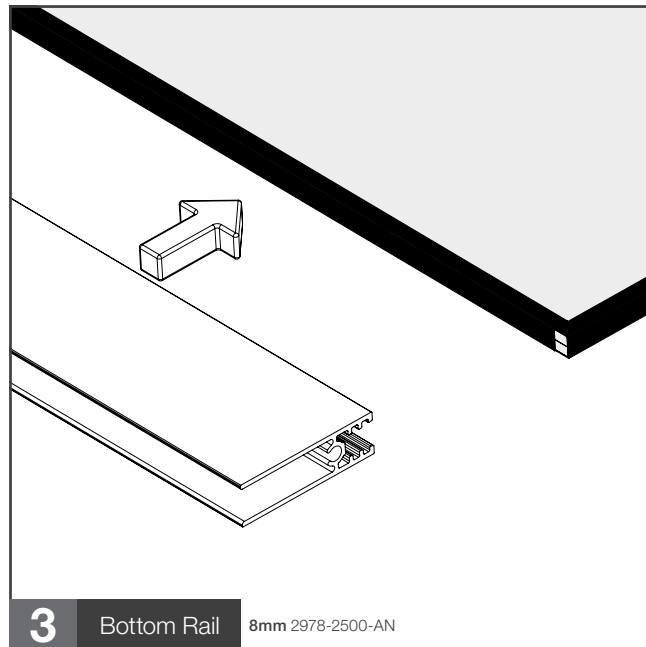

Domalti (Double Sided) Sliding Doors

Using 2x 4mm pieces of glass
or 8mm wood

Assembly Instructions V1 05.2015

space-pro^o
HARDWARE

1 Cloth Tape *Note: Apply to all edges on glass*

2 H-Section **8mm 3116E-2500-AN (with H-Section Clip 3117E-GY)
2444-096-AN (without clip)**

3 Bottom Rail **8mm 2978-2500-AN**

4 Top Rail **3173B-2500AN, 2979-2500-AN**