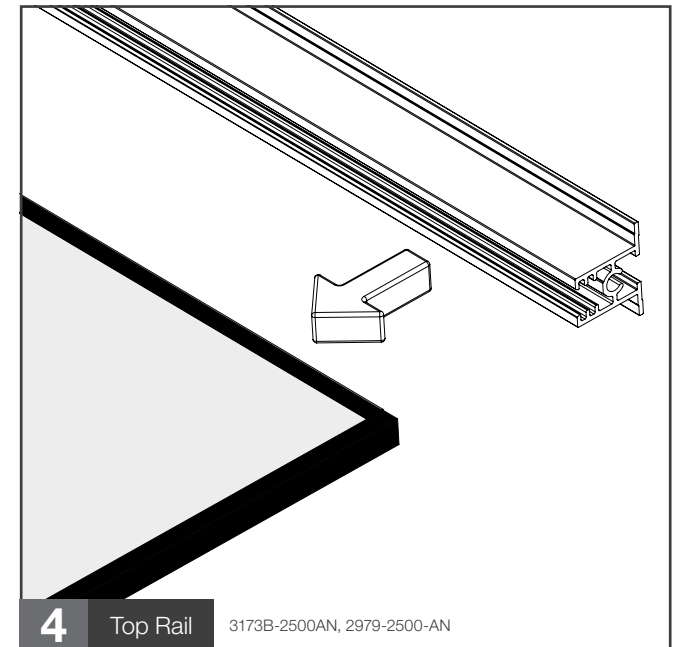

Domalti (Double Sided) Sliding Doors

Using 2x 4mm pieces of glass
or 8mm wood

Assembly Instructions V1 05.2015

space-pro^o
HARDWARE

1 Cloth Tape *Note: Apply to all edges on glass*

2 H-Section **8mm 3116E-2500-AN (with H-Section Clip 3117E-GY)
2444-096-AN (without clip)**

3 Bottom Rail **8mm 2978-2500-AN**

4 Top Rail **3173B-2500AN, 2979-2500-AN**