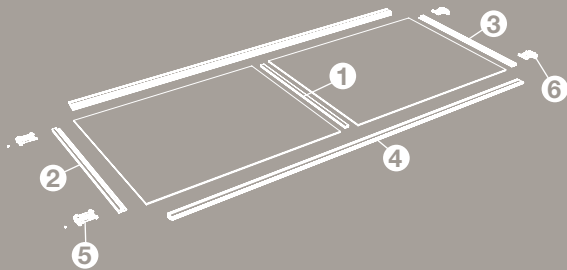

Ellipse (Single Sided) Sliding Doors

Using 4mm glass & backing panel
or 8mm wood

Assembly Instructions V1 05.2015

space·pro^o
HARDWARE