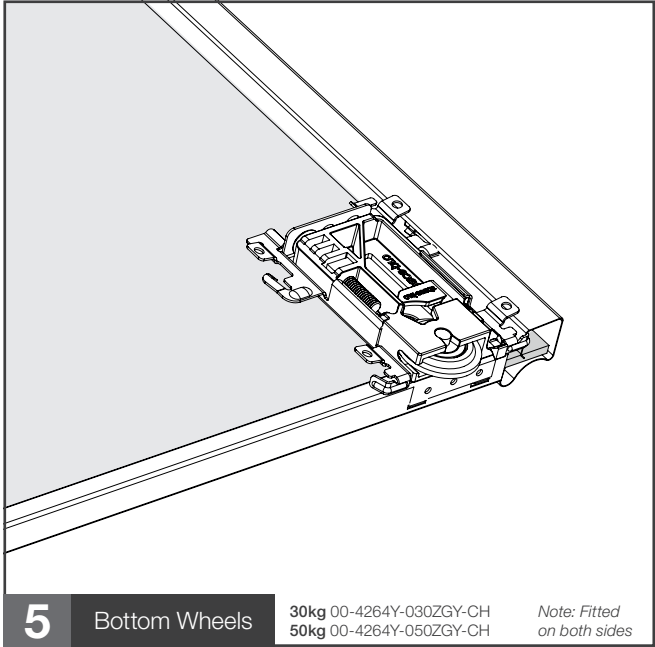

Linear (Single Sided) Sliding Doors

Using 4mm glass or 8mm wood

Assembly Instructions V1 05.2015

space·pro^o
HARDWARE

5

Bottom Wheels

30kg 00-4264Y-030ZGY-CH
50kg 00-4264Y-050ZGY-CH

*Note: Fitted
on both sides*

6

Top Wheels

Top Wheels 00-5023-CH
Top Guide 00-4020-CH

*Note: Fitted
on both sides*