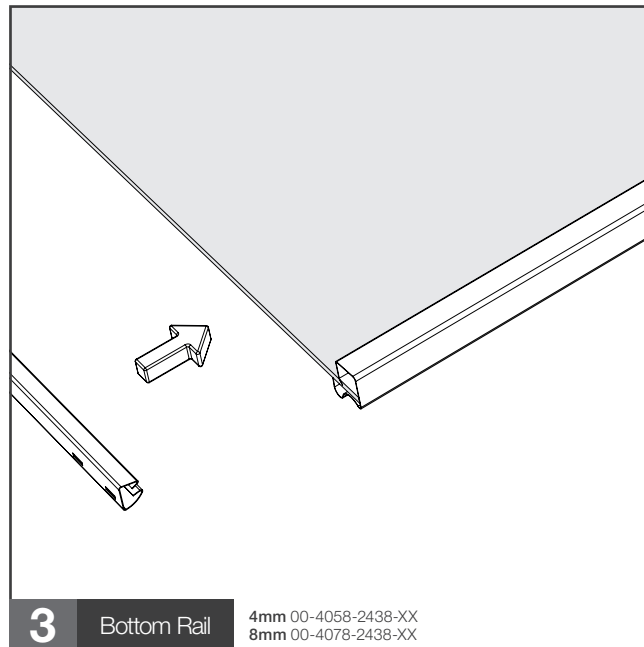

Linear (Single Sided) Sliding Doors

Using 4mm glass or 8mm wood

Assembly Instructions V1 05.2015

space·pro^o
HARDWARE

5

Bottom Wheels

30kg 00-4264Y-030ZGY-CH
50kg 00-4264Y-050ZGY-CH

*Note: Fitted
on both sides*

6

Top Wheels

Top Wheels 00-5023-CH
Top Guide 00-4020-CH

*Note: Fitted
on both sides*