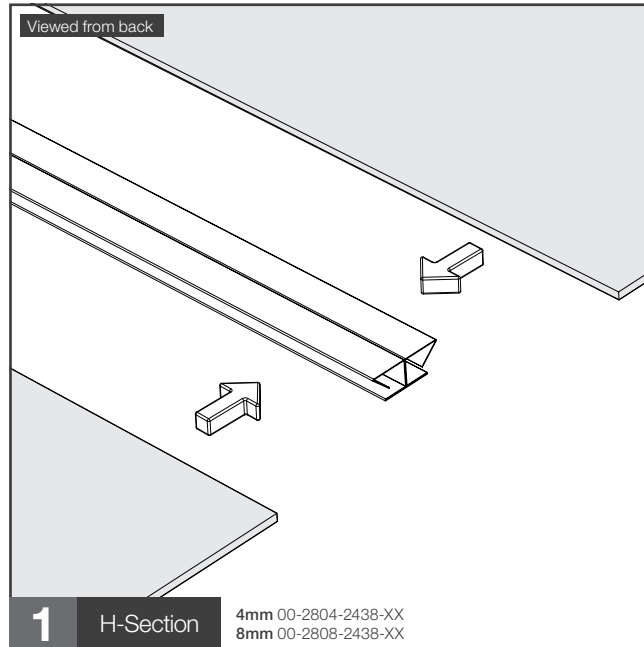

Linear (Single Sided) Sliding Doors

Using 4mm glass or 8mm wood

Assembly Instructions V1 05.2015

space·pro^o
HARDWARE

5

Bottom Wheels

30kg 00-4264Y-030ZGY-CH
50kg 00-4264Y-050ZGY-CH

*Note: Fitted
on both sides*

6

Top Wheels

Top Wheels 00-5023-CH
Top Guide 00-4020-CH

*Note: Fitted
on both sides*