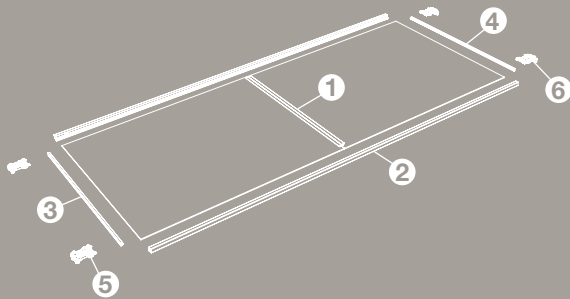

Linear (Single Sided) Sliding Doors

Using 4mm glass or 8mm wood

Assembly Instructions V1 05.2015

space·pro^o
HARDWARE

5

Bottom Wheels

30kg 00-4264Y-030ZGY-CH
50kg 00-4264Y-050ZGY-CH

*Note: Fitted
on both sides*

6

Top Wheels

Top Wheels 00-5023-CH
Top Guide 00-4020-CH

*Note: Fitted
on both sides*