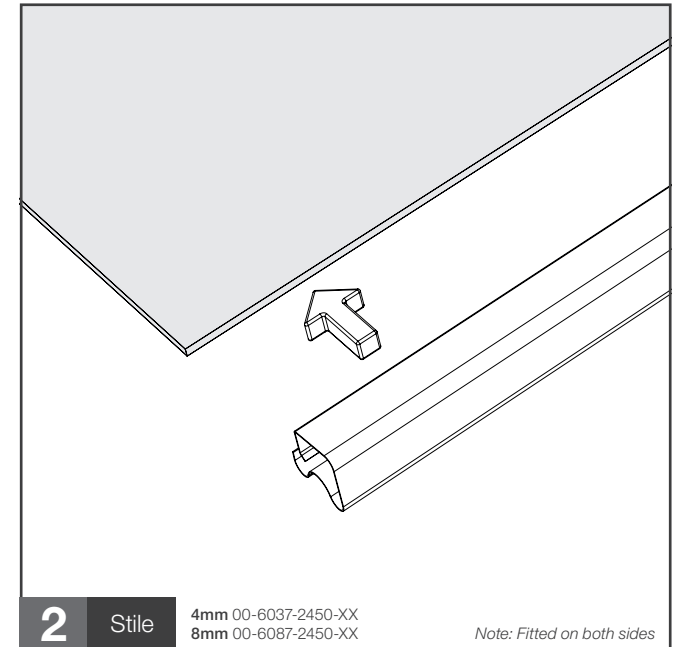

Linear (Single Sided) Sliding Doors

Using 4mm glass or 8mm wood

Assembly Instructions V1 05.2015

space·pro^o
HARDWARE

5

Bottom Wheels

30kg 00-4264Y-030ZGY-CH
50kg 00-4264Y-050ZGY-CH

*Note: Fitted
on both sides*

6

Top Wheels

Top Wheels 00-5023-CH
Top Guide 00-4020-CH

*Note: Fitted
on both sides*