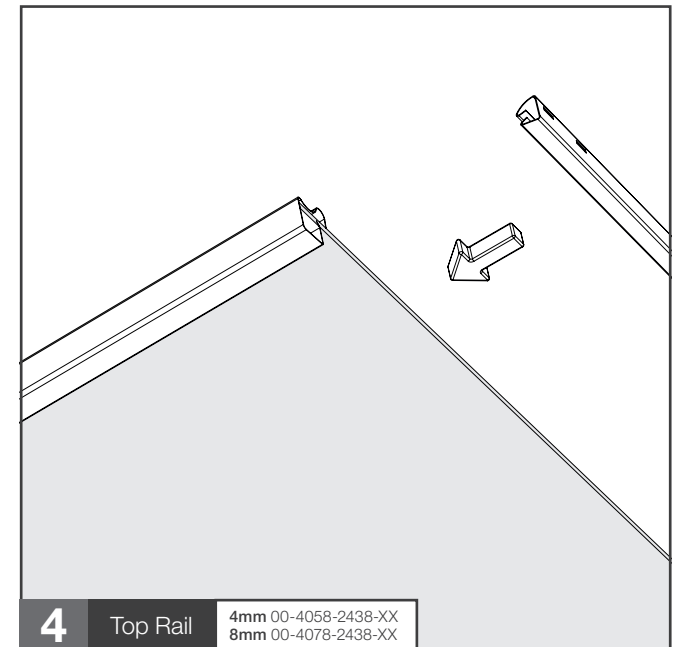

Linear (Single Sided) Sliding Doors

Using 4mm glass or 8mm wood

Assembly Instructions V1 05.2015

space·pro^o
HARDWARE

5

Bottom Wheels

30kg 00-4264Y-030ZGY-CH
50kg 00-4264Y-050ZGY-CH

*Note: Fitted
on both sides*

6

Top Wheels

Top Wheels 00-5023-CH
Top Guide 00-4020-CH

*Note: Fitted
on both sides*