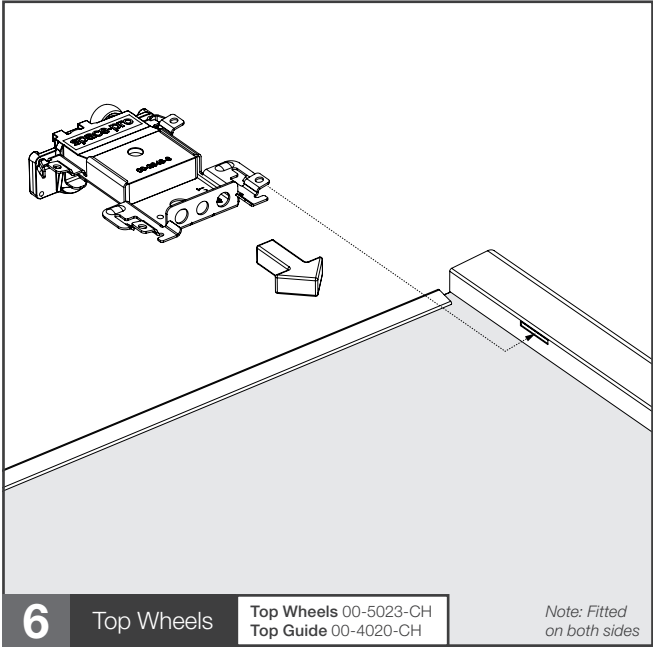

Linear (Single Sided) Sliding Doors

Using 4mm glass or 8mm wood

Assembly Instructions V1 05.2015

space·pro^o
HARDWARE

5

Bottom Wheels

30kg 00-4264Y-030ZGY-CH
50kg 00-4264Y-050ZGY-CH

*Note: Fitted
on both sides*

6

Top Wheels

Top Wheels 00-5023-CH
Top Guide 00-4020-CH

*Note: Fitted
on both sides*