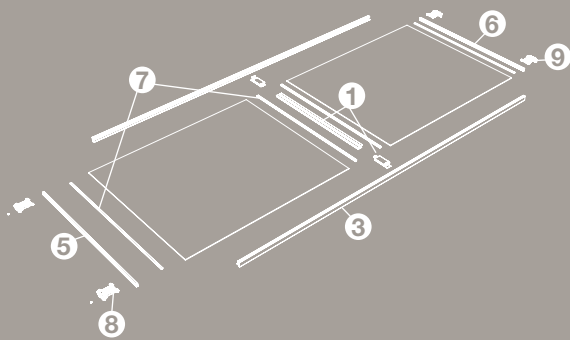

Minimalist (Single Sided) Sliding Doors

Using 4mm glass or 8mm wood

Assembly Instructions V1 05.2015

space·pro
HARDWARE