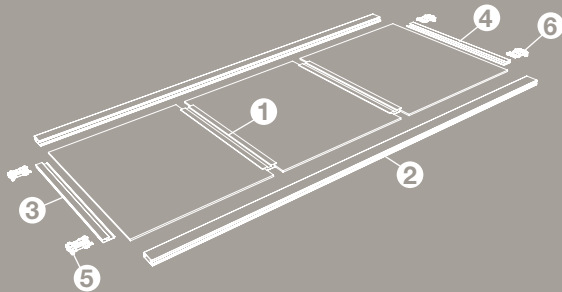

Shaker (Single Sided) Sliding Doors

Using 4mm glass or 8mm wood

Assembly Instructions V1 05.2015

space·pro^o
HARDWARE