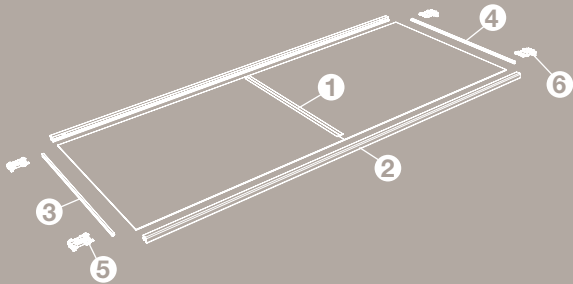

Classic (Single Sided) Sliding Doors

Using 4mm glass or 8mm wood

Assembly Instructions V1 05.2015

space·pro^o

HARDWARE