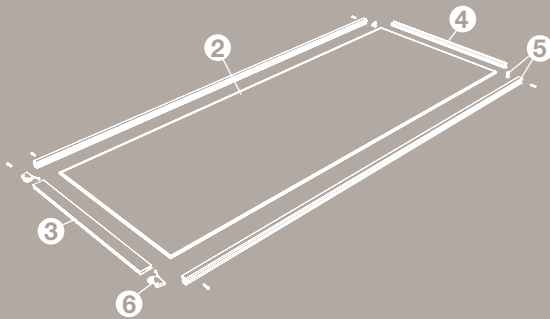

# Domalti (Double Sided) Sliding Doors

Using 2x 4mm pieces of glass  
or 8mm wood

## Assembly Instructions V1 05.2015

space-pro<sup>o</sup>  
HARDWARE

**1** Cloth Tape *Note: Apply to all edges on glass*

**2** H-Section **8mm 3116E-2500-AN (with H-Section Clip 3117E-GY)  
2444-096-AN (without clip)**

**3** Bottom Rail **8mm 2978-2500-AN**

**4** Top Rail **3173B-2500AN, 2979-2500-AN**