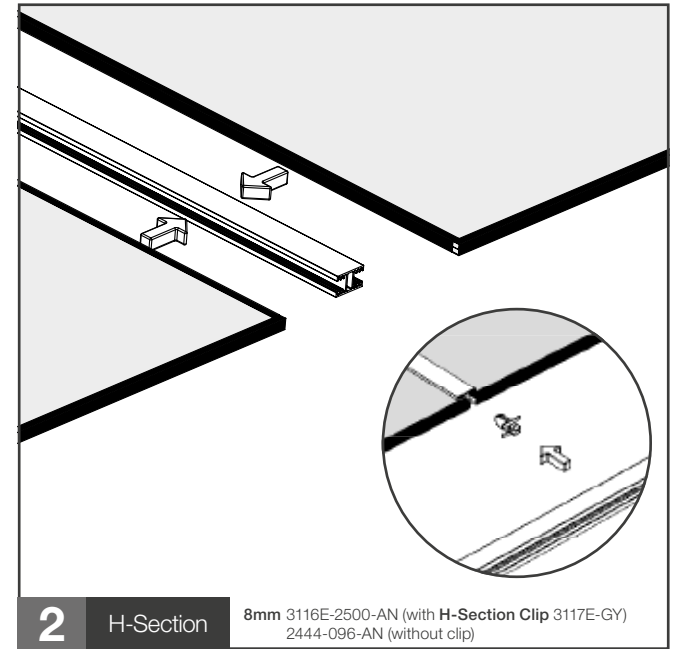

# Domalti (Double Sided) Sliding Doors

Using 2x 4mm pieces of glass  
or 8mm wood

## Assembly Instructions V1 05.2015

space-pro<sup>o</sup>  
HARDWARE

**1** Cloth Tape *Note: Apply to all edges on glass*

**2** H-Section **8mm 3116E-2500-AN (with H-Section Clip 3117E-GY)  
2444-096-AN (without clip)**