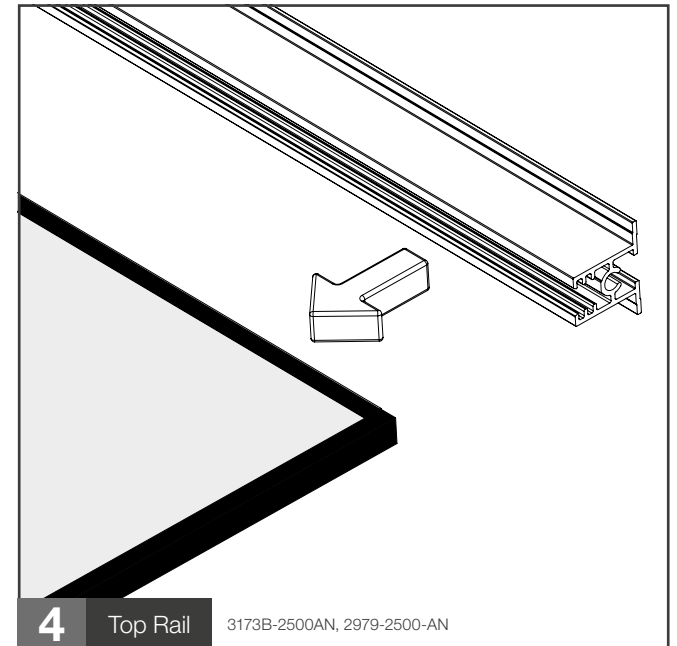

# Domalti (Double Sided) Sliding Doors

Using 2x 4mm pieces of glass  
or 8mm wood

## Assembly Instructions V1 05.2015

space-pro<sup>o</sup>  
HARDWARE

**1** Cloth Tape *Note: Apply to all edges on glass*

**2** H-Section **8mm 3116E-2500-AN (with H-Section Clip 3117E-GY)  
2444-096-AN (without clip)**

**3** Bottom Rail **8mm 2978-2500-AN**

**4** Top Rail **3173B-2500AN, 2979-2500-AN**