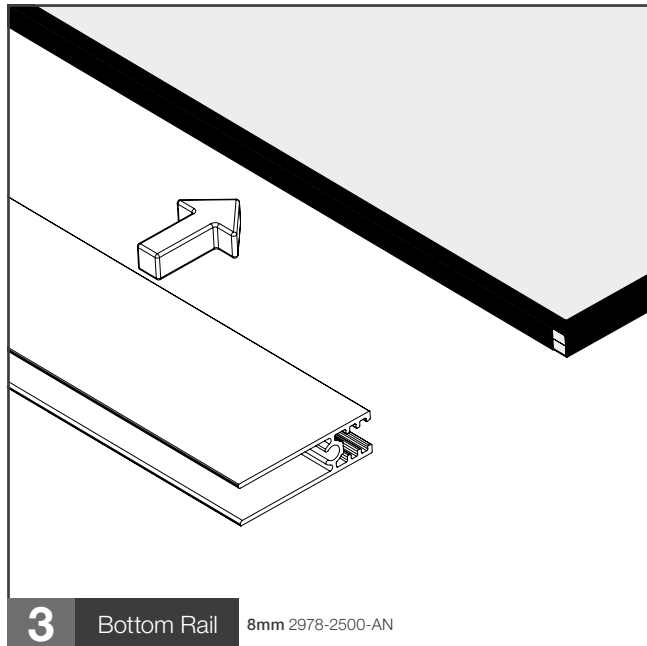

# Domalti (Double Sided) Sliding Doors

Using 2x 4mm pieces of glass  
or 8mm wood

## Assembly Instructions V1 05.2015

space-pro<sup>o</sup>  
HARDWARE

**1** Cloth Tape *Note: Apply to all edges on glass*

**2** H-Section **8mm 3116E-2500-AN (with H-Section Clip 3117E-GY)  
2444-096-AN (without clip)**

**3** Bottom Rail **8mm 2978-2500-AN**

**4** Top Rail **3173B-2500AN, 2979-2500-AN**