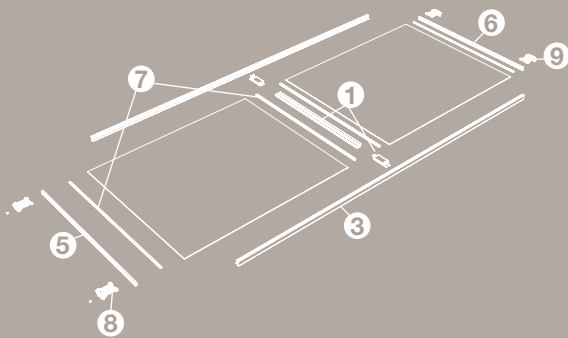

Minimalist (Single Sided) Sliding Doors

Using 4mm glass or 8mm wood

Assembly Instructions V1 05.2015

space·pro

HARDWARE