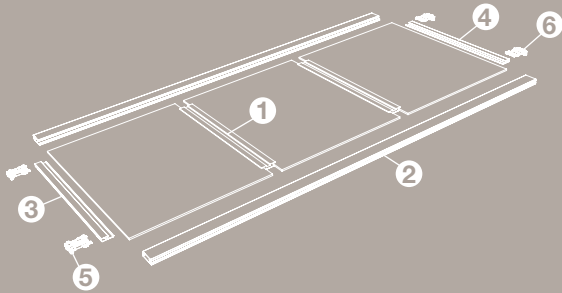

Shaker (Single Sided) Sliding Doors

Using 4mm glass or 8mm wood

Assembly Instructions V1 05.2015

space·pro

HARDWARE