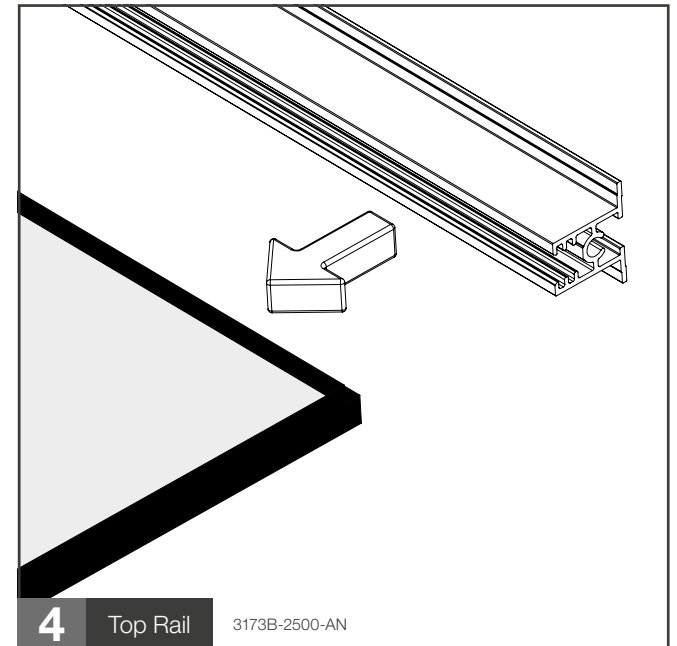

# Switch (Double Sided) Sliding Doors

Using 2x 4mm pieces of glass  
or 8mm wood

## Assembly Instructions V1 05.2015

space-pro<sup>o</sup>  
HARDWARE

**1** Cloth Tape *Note: Apply to all edges on glass*

**2** H-Section **8mm 3116E-2500-AN (with H-Section Clip 3117E-GY)  
2444-096-AN (without clip)**

**3** Bottom Rail **2978-2500-AN**

**4** Top Rail **3173B-2500-AN**