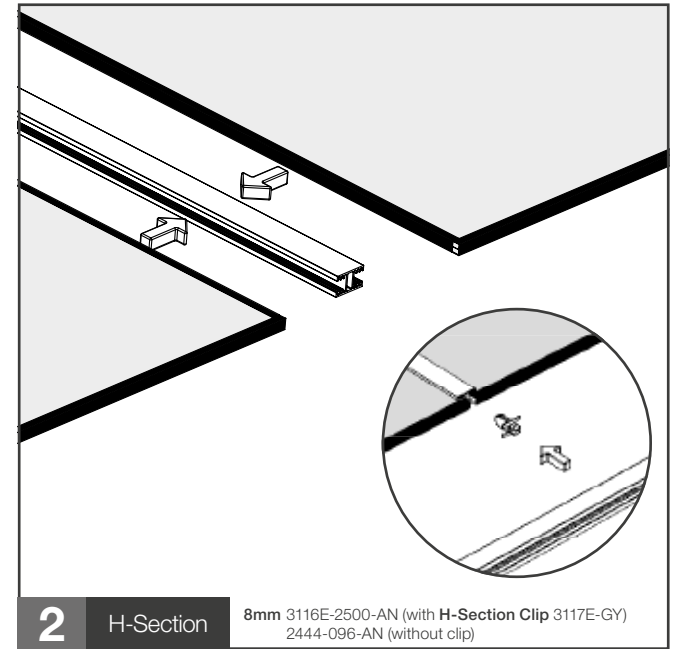

# Switch (Double Sided) Sliding Doors

Using 2x 4mm pieces of glass  
or 8mm wood

## Assembly Instructions V1 05.2015

space-pro<sup>o</sup>  
HARDWARE

**1** Cloth Tape *Note: Apply to all edges on glass*

**2** H-Section **8mm 3116E-2500-AN (with H-Section Clip 3117E-GY)  
2444-096-AN (without clip)**