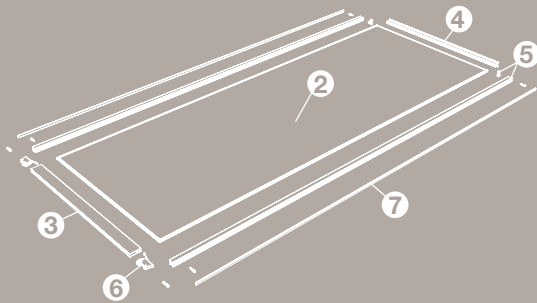

# Switch (Double Sided) Sliding Doors

Using 2x 4mm pieces of glass  
or 8mm wood

## Assembly Instructions V1 05.2015

space-pro<sup>o</sup>  
HARDWARE

**1** Cloth Tape *Note: Apply to all edges on glass*

**2** H-Section **8mm 3116E-2500-AN (with H-Section Clip 3117E-GY)  
2444-096-AN (without clip)**