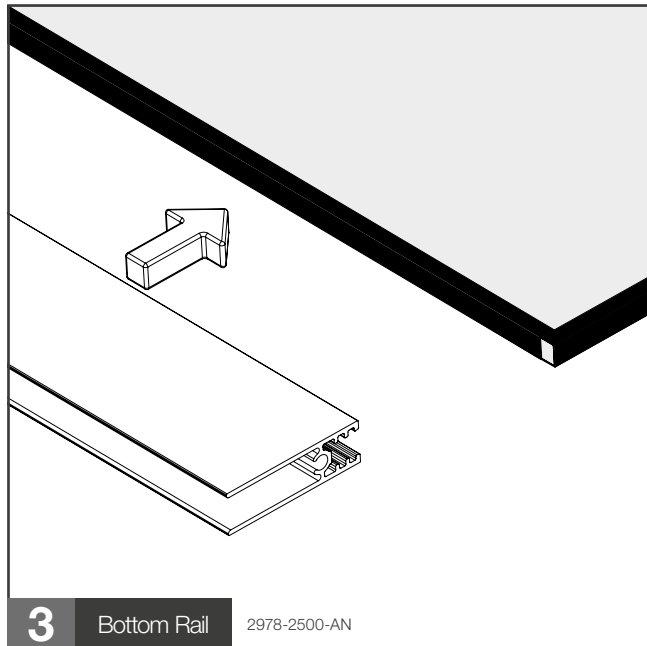

# Switch (Double Sided) Sliding Doors

Using 2x 4mm pieces of glass  
or 8mm wood

## Assembly Instructions V1 05.2015

space-pro<sup>o</sup>  
HARDWARE

**1** Cloth Tape *Note: Apply to all edges on glass*

**2** H-Section **8mm 3116E-2500-AN (with H-Section Clip 3117E-GY)  
2444-096-AN (without clip)**

**3** Bottom Rail **2978-2500-AN**

**4** Top Rail **3173B-2500-AN**