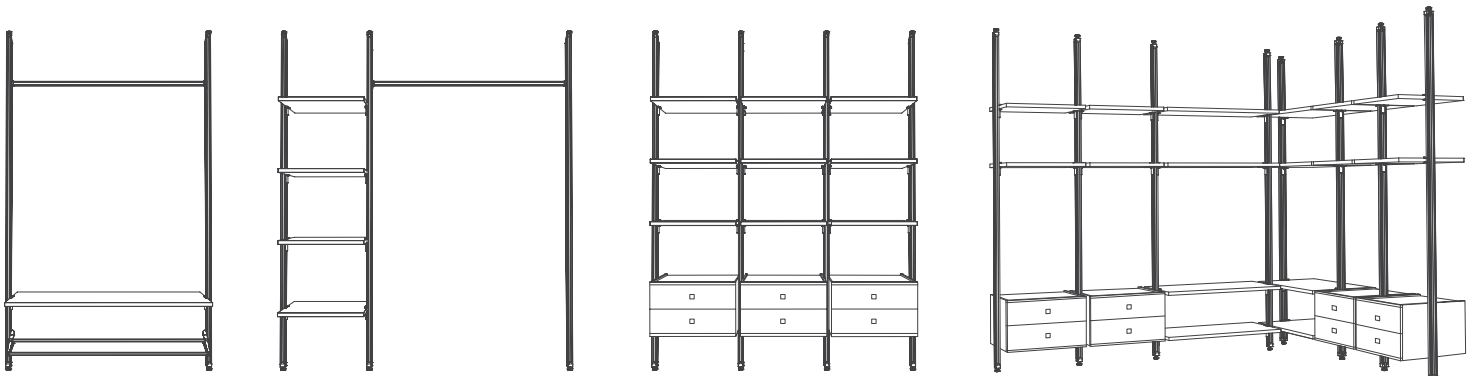

space.pro^o
HARDWARE

AURA Storage System

Aura was specially created for wardrobes but can equally be used at home as a display system.

Simple to build with endless combinations to fit even the most awkward spaces, these components are designed to get the maximum functionality out of any space.

The accessories all hang off a simple floor to ceiling telescopic stanchion that can fit into any opening between 2.1m to 2.7m high. These are extremely simple and very quick to install creating a tailor made solution designed for any space.

Assembly Examples...

Wood Effect Accessories

Large Drawer Box
H380 x D500 x W900mm
2685-900-WT
2685-900-OK

Small Drawer Box
H380 x D500 x W550mm
2686-550-WT
2686-550-OK

Large Wide Shelf
H25 x D500 x W900mm
2687-900-WT
2687-900-OK

Visit spaceprohardware.com
for more information

AURA

Key features:

- Quick and easy to install
- Telescopic posts fit floor to ceiling (from 2.1m to 2.7m)
- 'Space intelligent' allowing you to move or add components whenever needed
- Wide range of accessories to maximise storage capacity
- Available in individual project quantities
- Option to just buy hardware components allowing you to use your own wood components