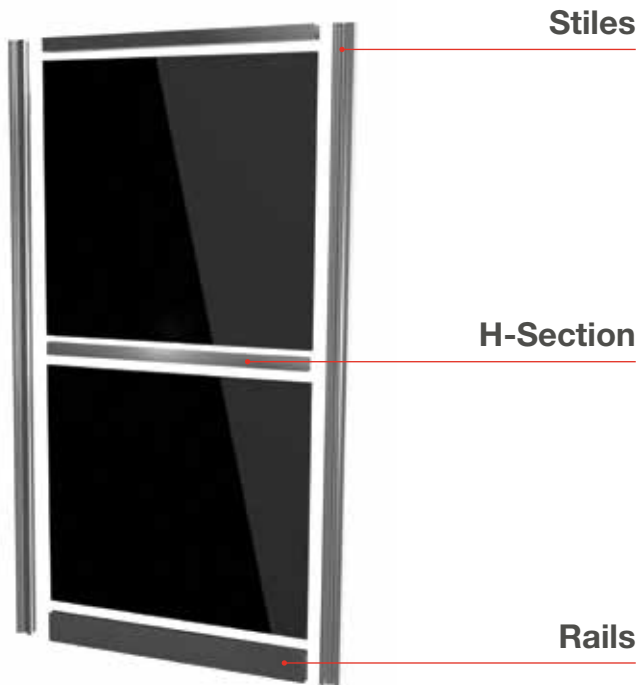

space.pro^o

HARDWARE

CONTOUR
Door Hardware

Produce great looking, versatile & quality sliding doors with Spacepro aluminium hardware. We have everything you need to make doors you'll be proud to sell.

Spacepro's first 18mm profile, Contour works with one of the most widely available board types and comes in a tactile matt anodised finish.

Key features:

- Stepped profile design for easy construction with 18mm panel or 4mm glass
- Integrated buffer strip available

Door Suggestions...

Door Components

Stile

18mm 3648-2500-SS

Width
35mm
Depth
27mm