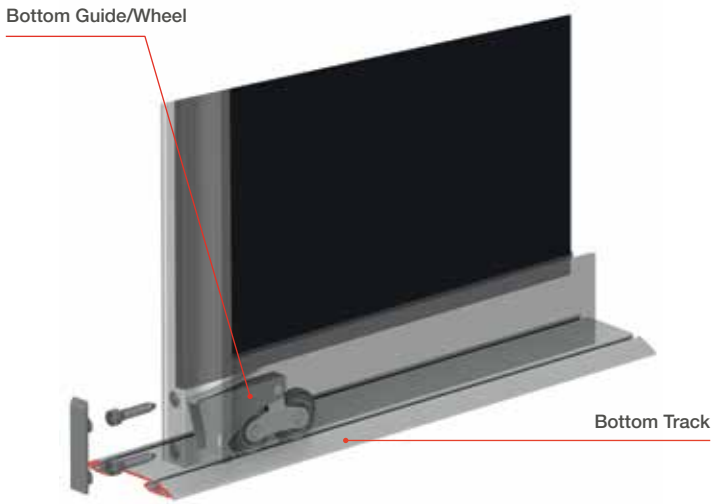

Universal Bottom Track
3667H-5000-AN

Height
8mm
Depth
75mm

CONTOUR

Door Installation

Top tracks are also compatible with single sided soft close.

(Example stile shown)

Door Installation Order

Technical Information