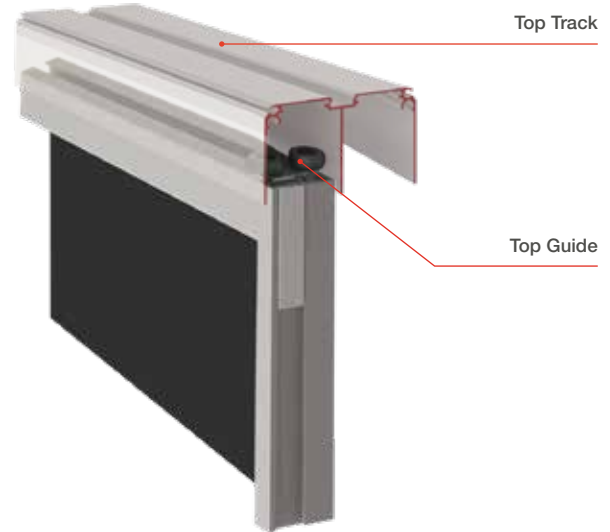

Key features:

- Stepped profile design for easy construction with 18mm panel or 4mm glass
- Integrated buffer strip available

Door Suggestions...

Door Components

Stile

18mm 3648-2500-SS

Width
35mm
Depth
27mm

Universal Bottom Track
3667H-5000-AN

Height
8mm
Depth
75mm

CONTOUR

Door Installation

Top tracks are also compatible with single sided soft close.

(Example stile shown)

Door Installation Order

Technical Information

Calculating doors and overlap widths.

Sliding Door Overlap	37mm
Door Height	Opening height minus 54mm (track & wheel allowance)
Door Width (for sliding doors)	$\frac{\text{Opening width} + (\text{Number of overlaps} \times \text{Overlap length})}{\text{Number of doors}}$
Stile Length	Equivalent to door height
Rails & H-Section Lengths	Door width minus 68.5mm
Panel Height (1 Panel)	Door height minus 65mm
Panel Height (1 Glass)	Panel height plus 18mm
Panel Height (Multi Panel)	Panel height divided by the quantity, minus 11mm for each break
Panel Width	Door width minus 52mm
Panel Width (Glass)	Panel width plus 20mm