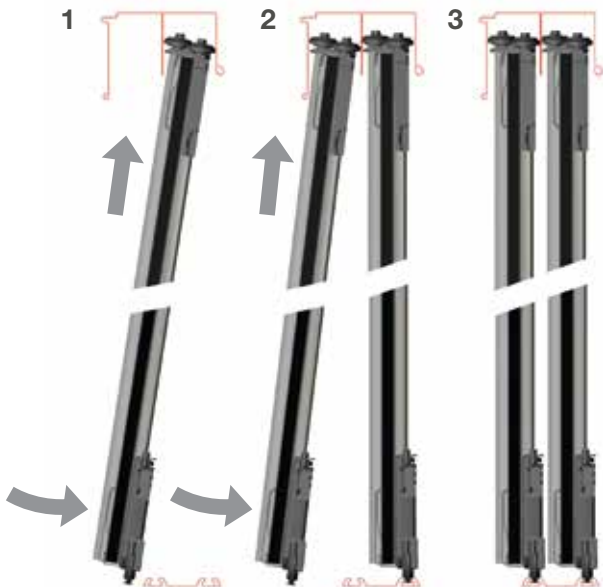

Rails

Top Rail
3692-2500-XX

Height
25mm

Bottom Rail
3691-2500-XX

Height
55mm

H-Section

3649-2500-XX

Height
19mm

Running Gear (Top & Bottom)

Top Wheels
00-3486-000

Bottom Wheel
BP-3404

Soft Close

30kg USC-030
50kg USC-050

Tracks

Universal Top Track
3899B-5000-AN

Height
51mm
Depth
81mm

Universal Bottom Track
3667H-5000-AN

Height
8mm
Depth
75mm

CONTOUR

Door Installation

Top tracks are also compatible with single sided soft close.

(Example stile shown)

Door Installation Order

Technical Information

Calculating doors and overlap widths.

Sliding Door Overlap	37mm
Door Height	Opening height minus 54mm (track & wheel allowance)
Door Width (for sliding doors)	$\frac{\text{Opening width} + (\text{Number of overlaps} \times \text{Overlap length})}{\text{Number of doors}}$
Stile Length	Equivalent to door height
Rails & H-Section Lengths	Door width minus 68.5mm
Panel Height (1 Panel)	Door height minus 65mm
Panel Height (1 Glass)	Panel height plus 18mm
Panel Height (Multi Panel)	Panel height divided by the quantity, minus 11mm for each break
Panel Width	Door width minus 52mm
Panel Width (Glass)	Panel width plus 20mm