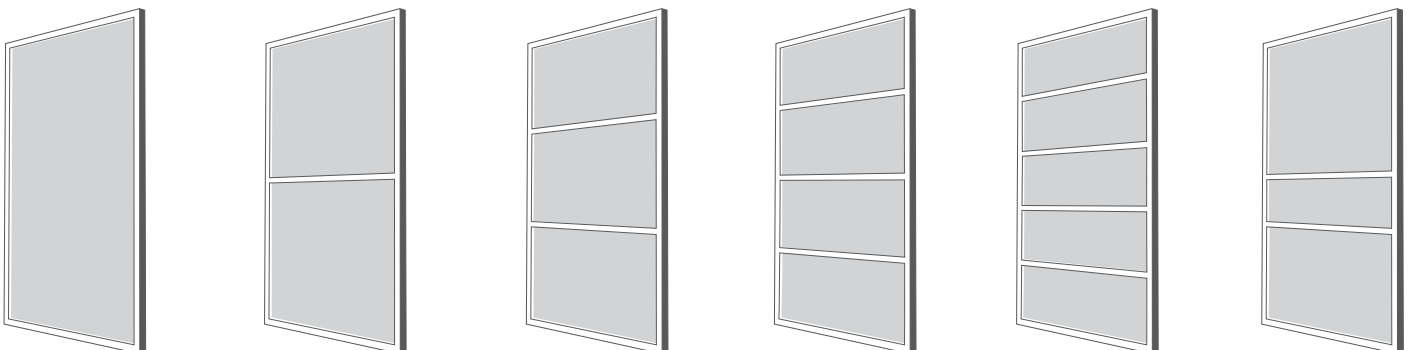

space.pro^o

HARDWARE

CONTOUR
Door Hardware

Produce great looking, versatile & quality sliding doors with Spacepro aluminium hardware. We have everything you need to make doors you'll be proud to sell.

Spacepro's first 18mm profile, Contour works with one of the most widely available board types and comes in a tactile matt anodised finish.

Key features:

- Stepped profile design for easy construction with 18mm panel or 4mm glass
- Integrated buffer strip available

Door Suggestions...

Door Components

Stile

18mm 3648-2500-SS

Width
35mm
Depth
27mm

Universal Bottom Track
3667H-5000-AN

Height
8mm
Depth
75mm

CONTOUR

Door Installation

Top tracks are also compatible with single sided soft close.

(Example stile shown)

Door Installation Order

Technical Information