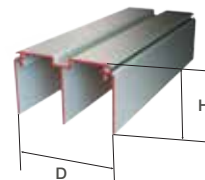

Rails

Top Rail
3692-2500-XX

Height
25mm

Bottom Rail
3691-2500-XX

Height
55mm

H-Section

3649-2500-XX

Height
19mm

Running Gear (Top & Bottom)

Top Wheels
00-3486-000

Bottom Wheel
BP-3404

Soft Close

30kg USC-030
50kg USC-050

Tracks

Universal Top Track
3899B-5000-AN

Height
51mm
Depth
81mm