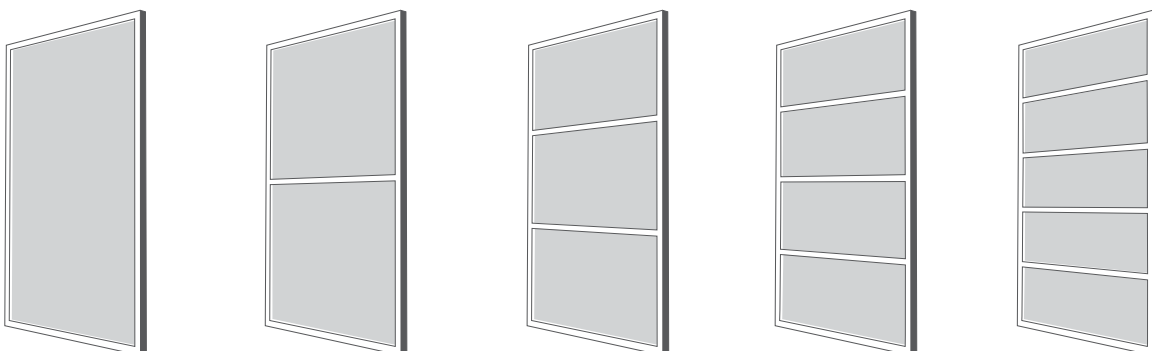

Door suggestions...