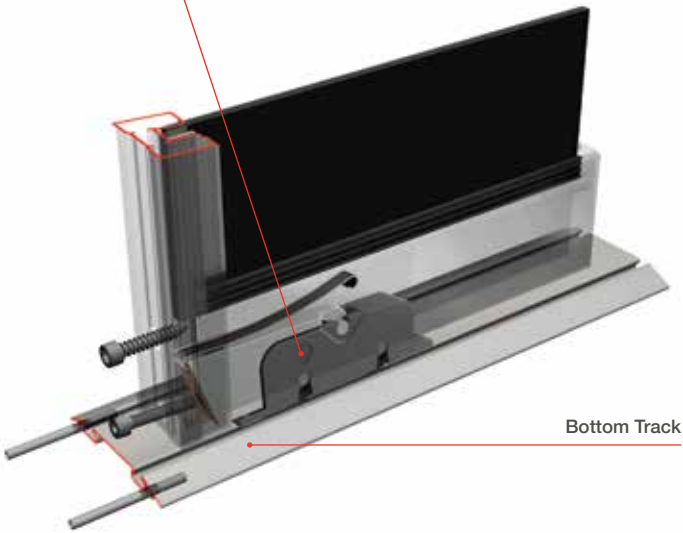

Height
48mm
Depth
93mm

Soft Close

25kg BP-197-515-102
50kg BP-197-500-100

Track Cleaning Bottom Wheel
00-3548

Bottom Tracks

Double Channel
Cashmere 3355C-5000-NK
Satin Silver 3355C-5000-SS
Stone Grey 3355C-5000-YS

Height
8mm
Depth
125mm

DELUXE SHAKER

Door Installation

Top tracks are also compatible with single sided soft close.

Bottom Guide/Wheel

(Example stile shown)

Top Track

(Above image is shown from the back of the door)