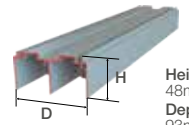

Height
23mm

H-Section

Cashmere 3462C-2500-NK
Satin Silver 3462C-2700-SS
Stone Grey 3462C-2700-YS

Height
38mm

Running Gear

Top Wheel
LH Side 00-3509B-LH
RH Side 00-3509B-RH

Top Tracks

Double Channel
Cashmere 3352C-5000-NK
Satin Silver 3352C-5000-SS
Stone Grey 3352C-5000-YS

Height
8mm
Depth
125mm

DELUXE SHAKER

Door Installation

Top tracks are also compatible with single sided soft close.

Bottom Guide/Wheel

(Example stile shown)

Top Track

(Above image is shown from the back of the door)