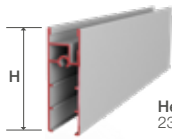

Door suggestions...

Door Components

Stiles

Cashmere 3460E-2500-NK
Satin Silver 3460E-2500-SS
Stone Grey 3460E-2500-YS

Width
70mm
Depth
38mm

Rails

Cashmere 3461C-2500-NK
Satin Silver 3461C-2500-SS
Stone Grey 3461C-2500-YS