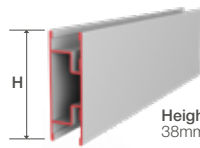

H-Section

Cashmere 3462C-2500-NK
Satin Silver 3462C-2700-SS
Stone Grey 3462C-2700-YS