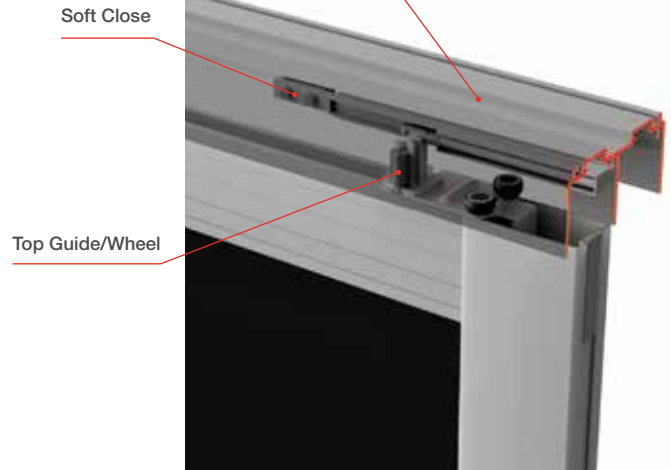

Height
8mm
Depth
125mm

DELUXE SHAKER

Door Installation

Top tracks are also compatible with single sided soft close.

Bottom Guide/Wheel

(Example stile shown)

Top Track

(Above image is shown from the back of the door)

Door Installation Order

Technical Information

Calculating doors and overlap widths.

Sliding Door Overlap	70mm
Door Height	Opening height minus 57mm (track & wheel allowance)
Door Width (for sliding doors)	$\frac{\text{Opening width} + (\text{Number of overlaps} \times \text{Overlap length})}{\text{Number of doors}}$
Stile Length	Equivalent to door height
Rails Length	Door width minus 136mm
H-section length	Door width minus 136mm
Panel Height (1 Panel – All)	Door height minus 118mm
Panel Height (1 Panel – Glass)	Door height minus 97mm
Panel Height (Multi Panel)	Wood – 1 panel height minus 46mm for each break then divided by the number of panels Glass – Wood panel height plus 24mm
Panel Width	Finished door width minus 118mm (wood) Finished door width minus 90mm (glass)