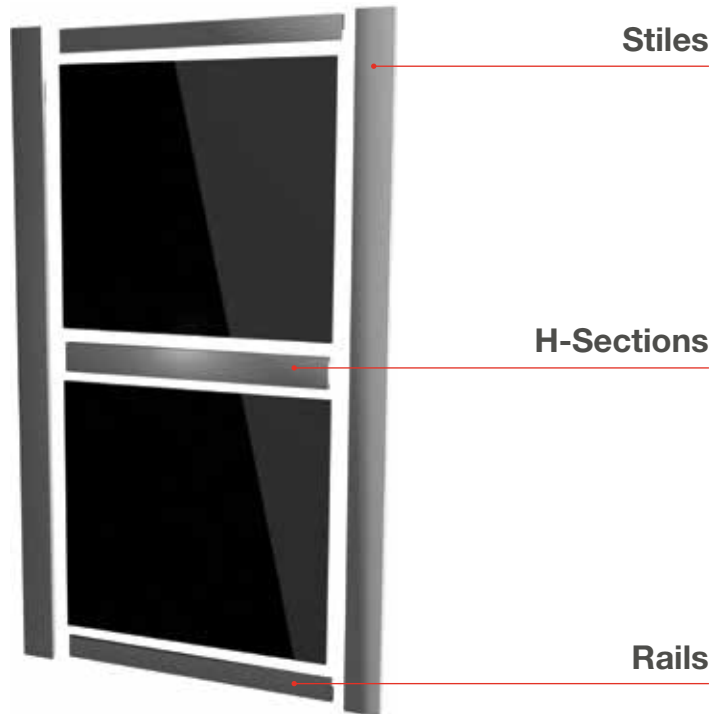

space·pro^o
HARDWARE

DELUXE SHAKER Door Hardware

Spacepro are proud to present our new aluminium Deluxe Shaker door system.

Suitable in both contemporary and traditional homes, the Deluxe Shaker is an extremely versatile look. With this top of the range system you can transform your space through room dividers, stunning wardrobe doors or by creating a breathtaking walk in wardrobe. 4mm glass or 18mm Panel can be used in the construction.

Key features:

- When constructed with an 18mm panel, the Deluxe Shaker can be used as a double sided door
- Available in Satin Silver, Cashmere and Stone Grey frames
- Precision bearing bottom wheels
- Twin hidden track cleaning wheel increases the durability of the product

Door suggestions...

Door Components

Stiles

Cashmere 3460E-2500-NK
Satin Silver 3460E-2500-SS
Stone Grey 3460E-2500-YS

Width
70mm
Depth
38mm

Rails

Cashmere 3461C-2500-NK
Satin Silver 3461C-2500-SS
Stone Grey 3461C-2500-YS