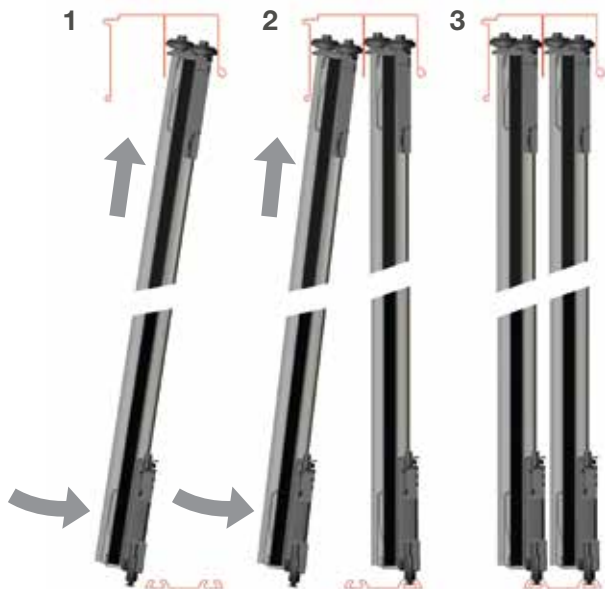

Top Guide
00-3956-RH (Right)
00-3956-LH (Left)

Bottom Wheel
60kg 3912-001

Tracks

Universal Top Track
3899B-5000-AN
3899B-5000-BK

Universal Bottom Track
3667H-5000-AN
3667H-5000-BK

H-Section

3886-2400-AN
3886-2400-BK

H-Section Locking device

3954-AN

Handle Insert

3895-GY*
3895-BK

3888-AN
3888-BK

Soft Close

30kg USC-030
50kg USC-050

*GY matches the AN frame.

MINIMALIST

Door Installation

Top tracks are also compatible with single sided soft close.

Door Installation Order

Technical Information

Calculating doors and overlap widths.

Sliding Door Overlap	12mm
Door Height	Opening height minus 54mm (track & wheel allowance)
Door Width (for sliding doors)	$\frac{\text{Opening width} + (\text{Number of overlaps} \times \text{Overlap length})}{\text{Number of doors}}$
Stile Length	Equivalent to door height
Rail Length	Door width minus 21mm
H-Section Length	Door width minus 21mm
Glass Panel Height (1 Panel)	Door height minus 5mm
Glass Panel Height (2 Panel)	Door height minus 32mm (5mm for rails and 27mm for h-section)
Glass Panel Width	Finished door width minus 5mm