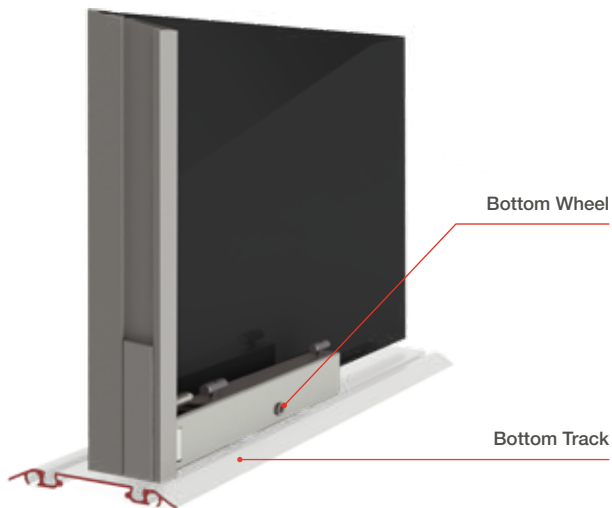

MINIMALIST

Door Installation

Top tracks are also compatible with single sided soft close.

Door Installation Order

Technical Information

Calculating doors and overlap widths.

Sliding Door Overlap	12mm
Door Height	Opening height minus 54mm (track & wheel allowance)
Door Width (for sliding doors)	$\frac{\text{Opening width} + (\text{Number of overlaps} \times \text{Overlap length})}{\text{Number of doors}}$
Stile Length	Equivalent to door height
Rail Length	Door width minus 21mm
H-Section Length	Door width minus 21mm
Glass Panel Height (1 Panel)	Door height minus 5mm
Glass Panel Height (2 Panel)	Door height minus 32mm (5mm for rails and 27mm for h-section)
Glass Panel Width	Finished door width minus 5mm