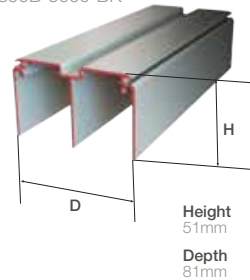

Top Guide
00-3956-RH (Right)
00-3956-LH (Left)

Bottom Wheel
60kg 3912-001

Tracks

Universal Top Track
3899B-5000-AN
3899B-5000-BK

Universal Bottom Track
3667H-5000-AN
3667H-5000-BK

H-Section

3886-2400-AN
3886-2400-BK

H-Section Locking device

3954-AN

Handle Insert

3895-GY*
3895-BK

3888-AN
3888-BK

Soft Close

30kg USC-030
50kg USC-050

*GY matches the AN frame.

MINIMALIST

Door Installation

Top tracks are also compatible with single sided soft close.

Door Installation Order

Technical Information

Calculating doors and overlap widths.

Sliding Door Overlap	12mm
Door Height	Opening height minus 54mm (track & wheel allowance)
Door Width (for sliding doors)	$\frac{\text{Opening width} + (\text{Number of overlaps} \times \text{Overlap length})}{\text{Number of doors}}$
Stile Length	Equivalent to door height
Rail Length	Door width minus 21mm
H-Section Length	Door width minus 21mm
Glass Panel Height (1 Panel)	Door height minus 5mm
Glass Panel Height (2 Panel)	Door height minus 32mm (5mm for rails and 27mm for h-section)
Glass Panel Width	Finished door width minus 5mm