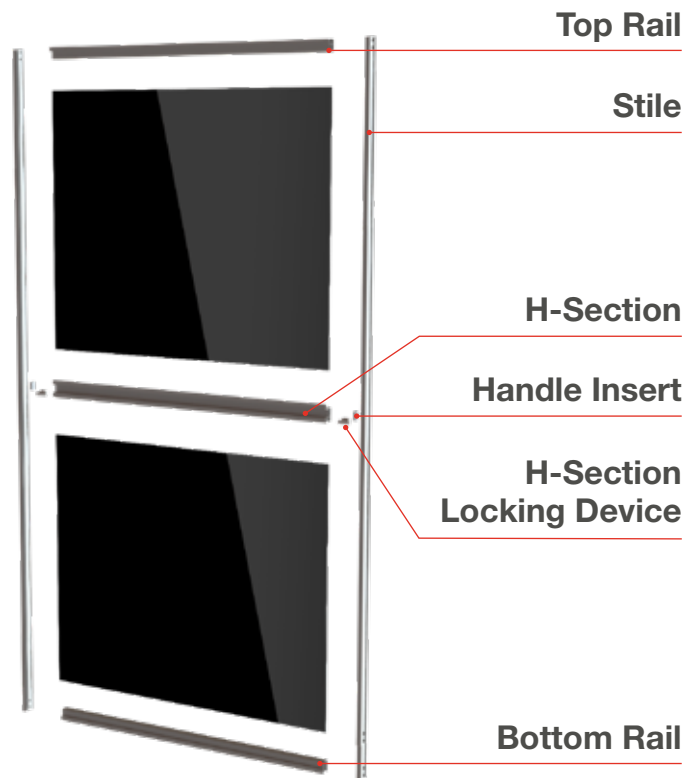

space·pro^o
HARDWARE

MINIMALIST Door Hardware

Sliding Doors
Single Sided Design

space·pro
HARDWARE

Produce great looking, versatile & quality sliding doors with Spacepro aluminium hardware. We have everything you need to make doors you'll be proud to sell.

With our new Minimalist hardware you can achieve a striking contemporary look. With a design that is both sleek and functional, Minimalist creates a wardrobe that's both great to look at and to use.

Key features:

- Slimline frame design for a modern look
- Integrated touch handle for easy opening and closing
- Hidden running gear for a flawless look
- Improved construction using the latest technology

Door available in glass only