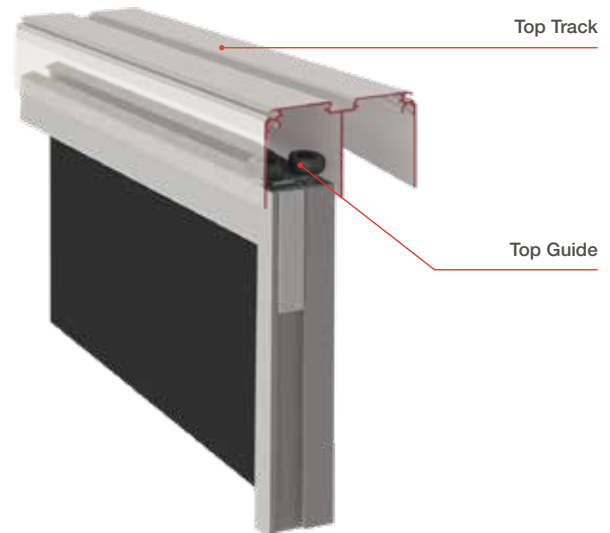

H-Section Locking device

3954-AN

Handle Insert

3895-GY*
3895-BK

3888-AN
3888-BK

Soft Close

30kg USC-030
50kg USC-050

*GY matches the AN frame.

MINIMALIST

Door Installation

Top tracks are also compatible with single sided soft close.

Door Installation Order

Technical Information

Calculating doors and overlap widths.

Sliding Door Overlap	12mm
Door Height	Opening height minus 54mm (track & wheel allowance)
Door Width (for sliding doors)	$\frac{\text{Opening width} + (\text{Number of overlaps} \times \text{Overlap length})}{\text{Number of doors}}$
Stile Length	Equivalent to door height
Rail Length	Door width minus 21mm
H-Section Length	Door width minus 21mm
Glass Panel Height (1 Panel)	Door height minus 5mm
Glass Panel Height (2 Panel)	Door height minus 32mm (5mm for rails and 27mm for h-section)
Glass Panel Width	Finished door width minus 5mm