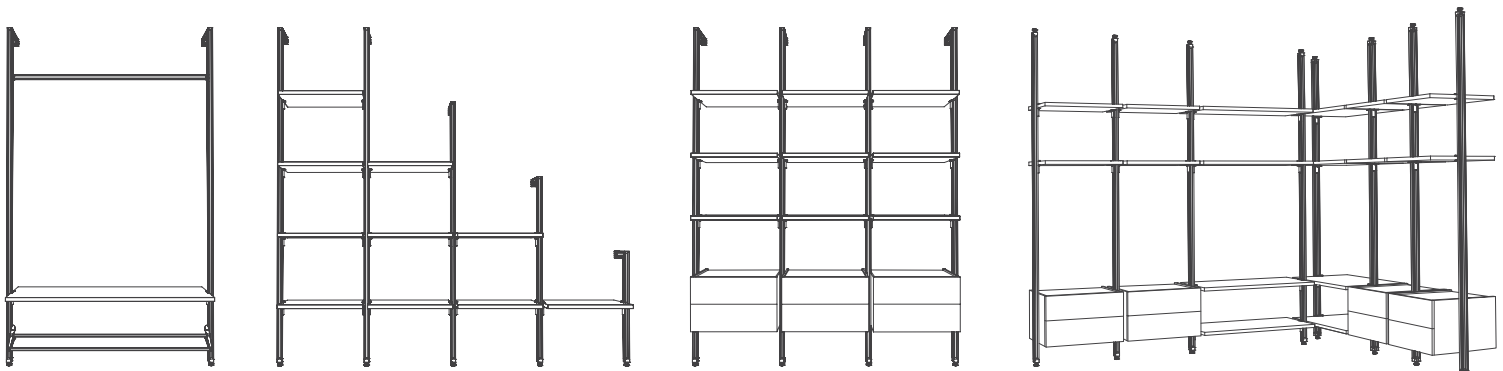

space.pro^o
HARDWARE

RELAX

Storage System

The Relax System will fit anywhere in the home, into any awkward space. The combinations are limitless and by using the accessories which simply slide into place, you can achieve an entirely tailor made storage solution every time.

The only limit is your imagination, making it the perfect choice for an installation professional.

Wood components available in:

Grey Textile

White

Assembly Examples...

Wood Effect Accessories

Available in Grey Textile & White.

Small Drawer Box
H380 x D500 x W550mm
White 2946-550-WT
Grey Textile 2946-550-GT

Large Drawer Box
H380 x D500 x W900mm
White 2945-900-WT
Grey Textile 2945-900-GT

Narrow Shelves
H25 x D330 x W550 & W900mm
White **Small** 2687-5533-WT (550mm)
Large 2687-9033-WT (900mm)
Grey Textile **Small** 2687-5533-GT (550mm)
Large 2687-9033-GT (900mm)

Deep Shelves
H25 x D500 x W550 & W900mm
White **Small** 2687-5550-WT (550mm)
Large 2687-9050-WT (900mm)
Grey Textile **Small** 2687-5550-GT (550mm)
Large 2687-9050-GT (900mm)

Hanger Bars

1. Hanger Bar Assembly (inc Brackets)
W1220mm (Aluminium)
20 QTY - SSE-2022-048-AN
2. Hanger Bar Bracket (Aluminium)
50 QTY - SSE-1920
3. Hanger Bar (only)
W2500mm (Aluminium)
20 QTY - SSS-1919-096-AN