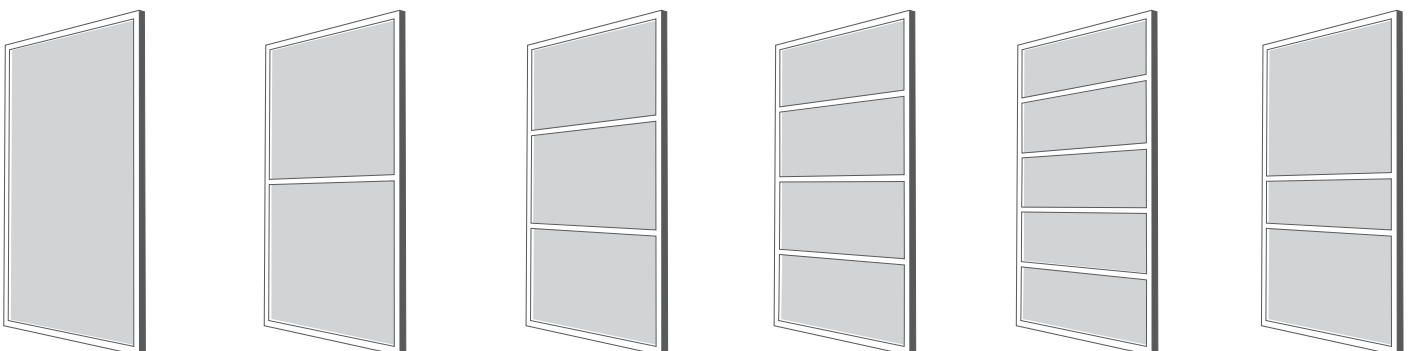

Door suggestions...