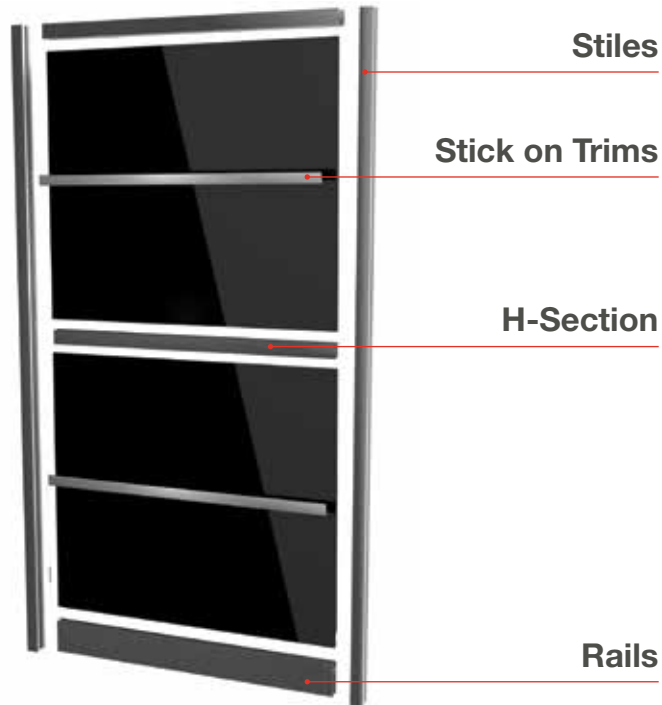

# SWITCH

Door Hardware

**Sliding Doors**  
Double Sided Design

**space·pro**  
HARDWARE

**Produce great looking, versatile & quality sliding doors with Spacepro aluminium hardware. We have everything you need to make doors you'll be proud to sell.**

The Switch profile's clean lines and ergonomic double-sided design make it the perfect choice for use in walk-in wardrobes or as a room divider.

**Key features:**

- Ergonomic profile design
- Innovative H section clips into the profile for a robust and sturdy construction
- Integrated buffer strip available
- For both single and double sided doors

## Door Components