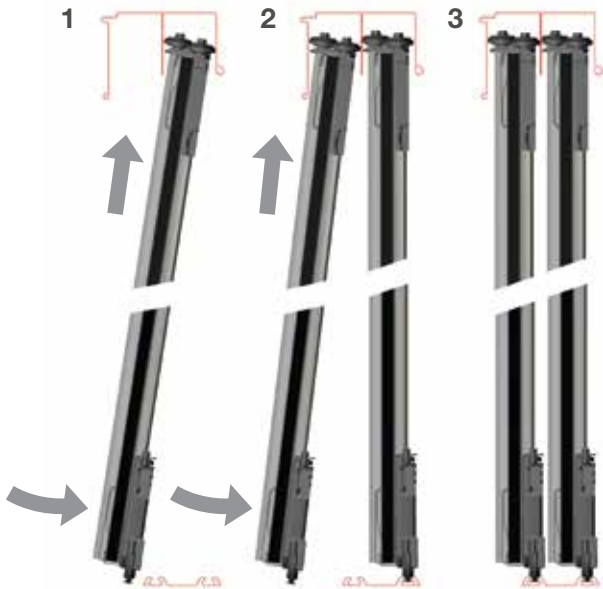

Door Installation Order

Technical Information

Calculating doors and overlap widths.

Sliding Door Overlap	24mm
Door Height	Opening height minus 60mm (track & wheel allowance)
Door Width (for sliding doors)	$\text{Opening width} + (\text{Number of overlaps} \times \text{Overlap length})$ Number of doors
Stile Length	Equivalent to door height
Rail Length	Door width minus 44mm
H-Section Length	Door width minus 47mm
Panel Height (1 Panel)	Door Height minus 59mm
Panel Height (Multi Panel)	Panel height divided by the quantity minus 8mm for each break
Panel Width	Door width minus 24mm

Door configurator can be provided on request.

Additional Items

Track Joining Pin
2115-000

Buffer Strip
1000-BPS-DS

M5x30mm Hex socket
cap head bolt/ AV paint
(8mm Domalti)
3056-000

Track Fixing Disk
2269-BK

Bung Gasket
8-4mm BP-3430
8-6mm 3277-100M

Self tapping bolt Ø6x35mm
(Domalti doors x4ea)
3057-000

Glazing Tape
155-90-20

Brush seal buffer
strip roll
1000-BPS-D3

Visit spaceprohardware.com
for more information