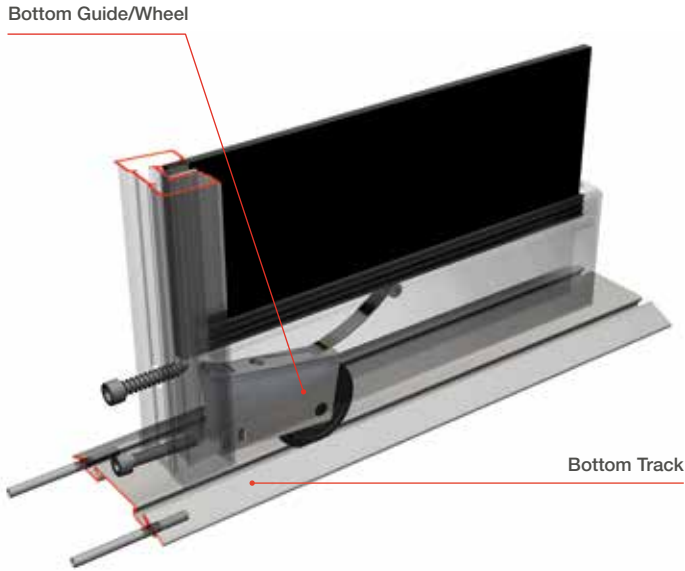

## Door Installation

Top tracks are also compatible with single sided soft close.