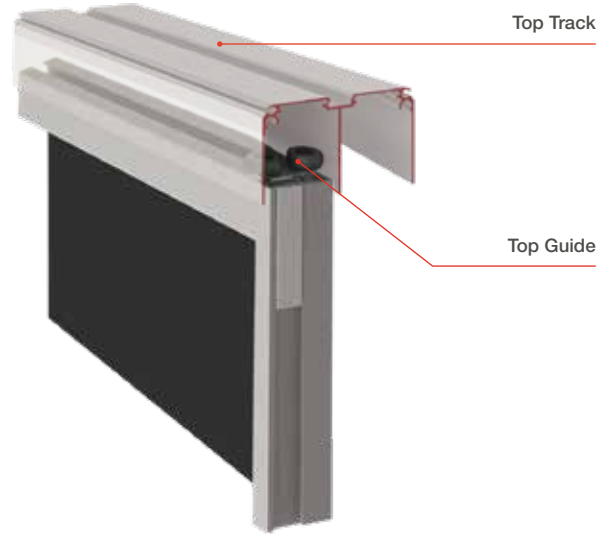

SWITCH

Door Installation

Top tracks are also compatible with single sided soft close.